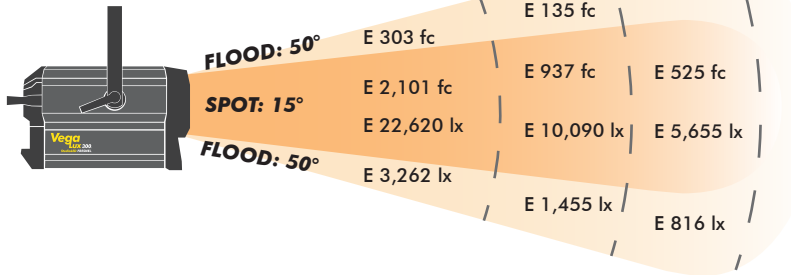

VegaLux 300® Neutral White