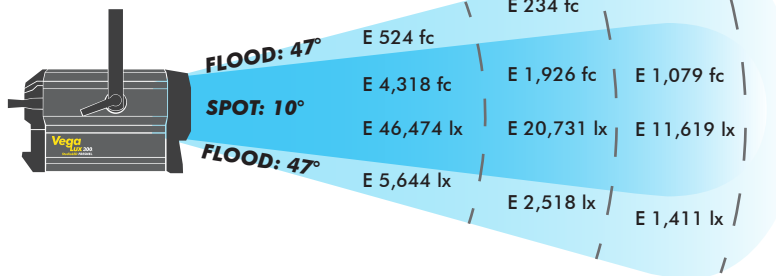

VegaLux 300® Daylight