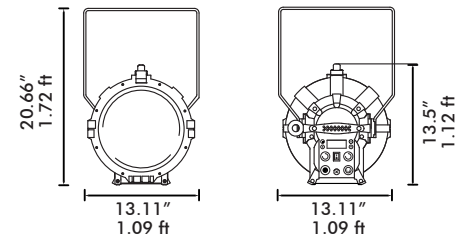

Motorized zoom DMX tunable neutral white light LED Fresnel that adds now two new models in dedicated versions of Tungsten and Daylight Color Temperatures.

Model	VegaLux 300® Tungsten	VegaLux 300® Daylight	VegaLux 300® Tunable
Code	G6LED177	G6LED178	G6LED126
Operation	90-240V - 50/60Hz	90-240V - 50/60Hz	90 - 240V - 50/60Hz
Weight lb/kg	26.23/11.9	26.23/11.9	26.23/11.9
Electrical draw	1.64A (197 W) @120VAC	1.64A (197 W) @120VAC	2.81A (338 W) @120V
Color temperature	3100 K	5700 K	3000 K - 5800 K
CRI	≥93	≥93	≥90
Remote dimming control	Via DMX 0% - 100%	Via DMX 0% - 100%	Via DMX 0% - 100%
Local dimming control	Digital Display 0% - 100%	Digital Display 0% - 100%	Digital Display 0% - 100%
Zoom control	Motorized Local & DMX from 13° - 50°	Motorized Local & DMX from 13° - 50°	Motorized Local & DMX from 15° - 50°

Technical specifications

- The **VegaLux 300 Tunable** has a 10" Microprism Fresnel lens
- The **VegaLux 300 Tungsten and Daylight** has a 10" Premium Glass Fresnel Lens
- Local and DMX Digital Dimmer 0%-100%
- 50,000 hours long Life LED
- HALODIM® Stepless CCT & Dimming Technology
- Quiet operation

Photometric Data	Distance	6.00 ft	9.00 ft	12.00 ft

Illuminance E Foot-Candles/lux