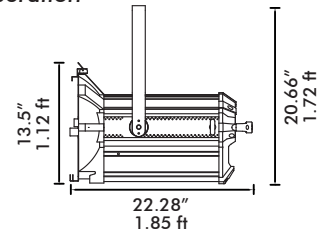

Motorized zoom DMX tunable neutral white light LED Fresnel that adds now two new models in dedicated versions of Tungsten and Daylight Color Temperatures.

Model	VegaLux 300® Tungsten	VegaLux 300® Daylight	VegaLux 300® Tunable
Code	G6LED177	G6LED178	G6LED126
Operation	90-240V - 50/60Hz	90-240V - 50/60Hz	90 - 240V - 50/60Hz
Weight lb/kg	26.23/11.9	26.23/11.9	26.23/11.9
Electrical draw	1.64A (197 W) @120VAC	1.64A (197 W) @120VAC	2.81A (338 W) @120V
Color temperature	3100 K	5700 K	3000 K - 5800 K
CRI	≥93	≥93	≥90
Remote dimming control	Via DMX 0% - 100%	Via DMX 0% - 100%	Via DMX 0% - 100%
Local dimming control	Digital Display 0% - 100%	Digital Display 0% - 100%	Digital Display 0% - 100%
Zoom control	Motorized Local & DMX from 13° - 50°	Motorized Local & DMX from 13° - 50°	Motorized Local & DMX from 15° - 50°

Technical specifications

- The **VegaLux 300 Tunable** has a 10" Microprism Fresnel lens
- The **VegaLux 300 Tungsten and Daylight** has a 10" Premium Glass Fresnel Lens
- Local and DMX Digital Dimmer 0%-100%
- 50,000 hours long Life LED
- HALODIM® Stepless CCT & Dimming Technology
- Quiet operation

Photometric Data	Distance	6.00 ft	9.00 ft	12.00 ft

Illuminance E Foot-Candles/lux